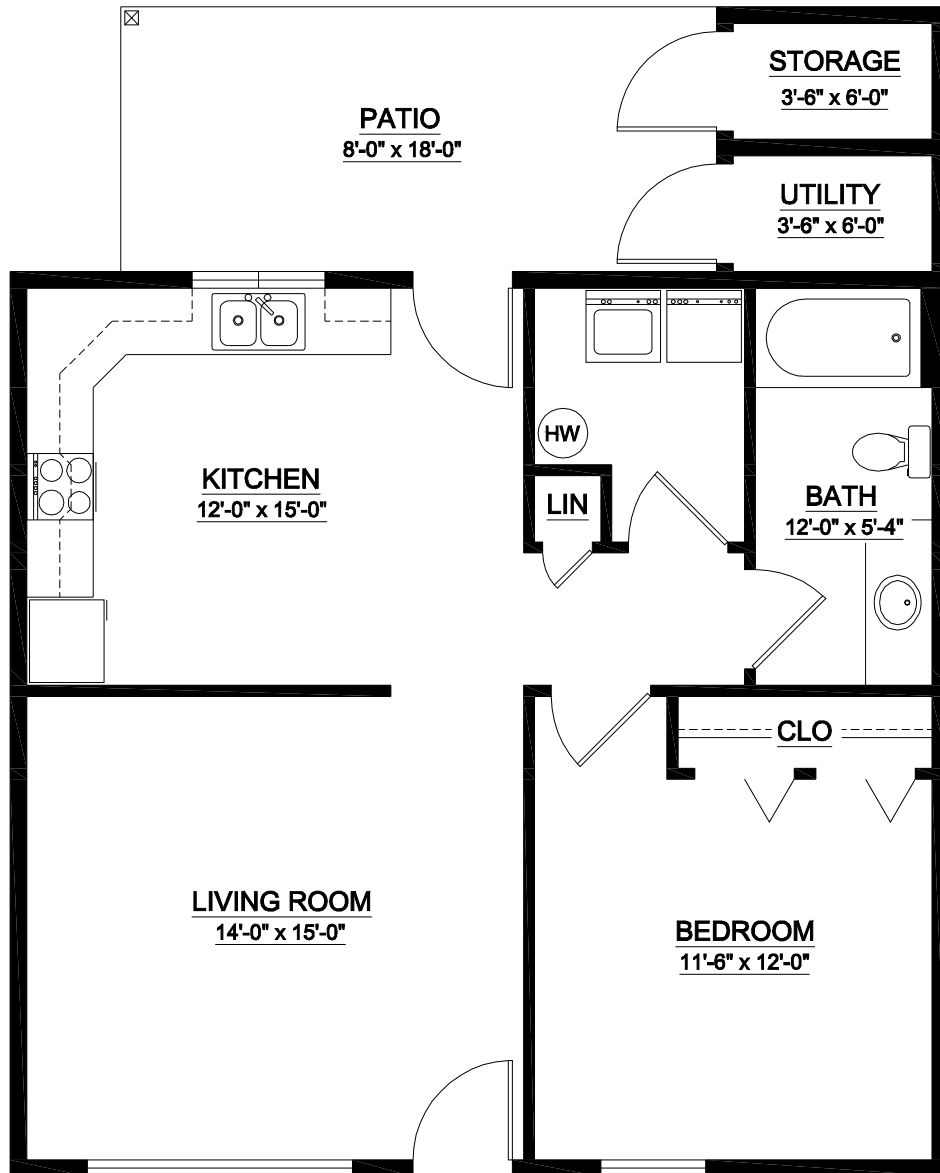

The Codorus Cottage Floor Plan

1 Bedroom • 1 Bath • 650 sq. ft.*

**Architect's floor plans are approximate and not to scale; some units feature sunrooms in lieu of a patio, which provides additional living space not accounted for in the total square footage listed.*