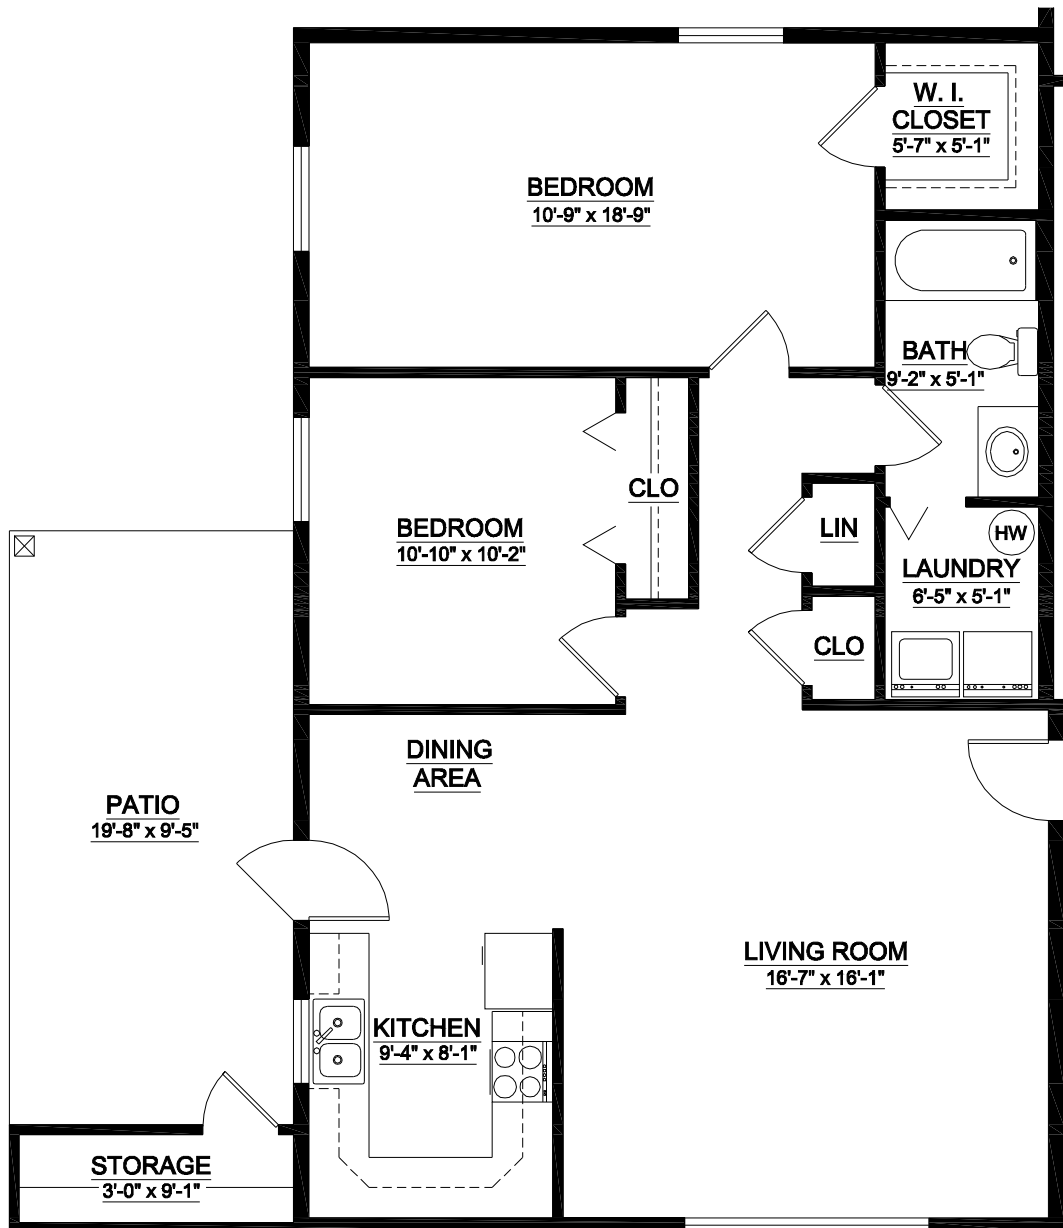

The Chesapeake Cottage Floor Plan

2 Bedroom • 1 Bath (plan also available with 1 1/2 bath) • 900 sq. ft.*

*Architect's floor plans are approximate and not to scale; some units feature sunrooms in lieu of a patio, which provides additional living space not accounted for in the total square footage listed.